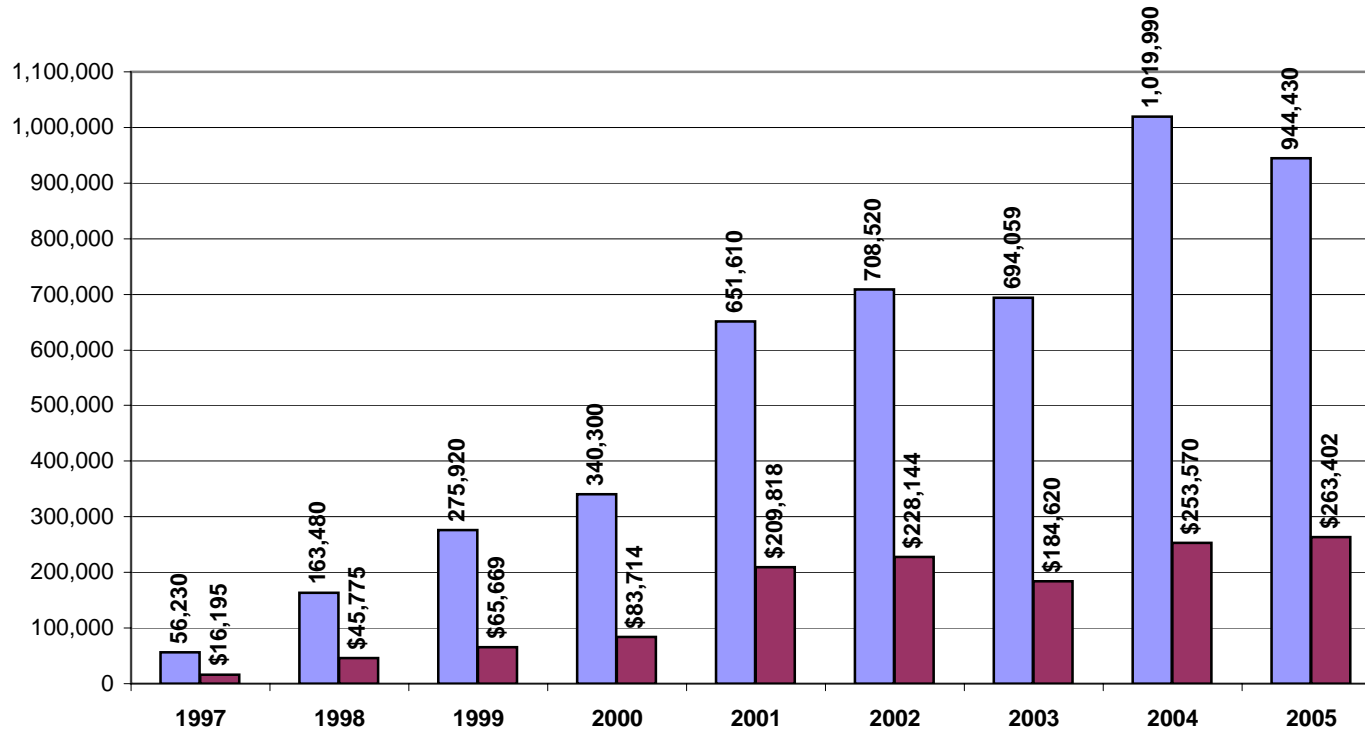

Ocean County Paint Management Program Quantities (In Pounds) and Costs

■ Pounds ■ Costs

Prepared by: Ocean County Dept. of Solid Waste Management