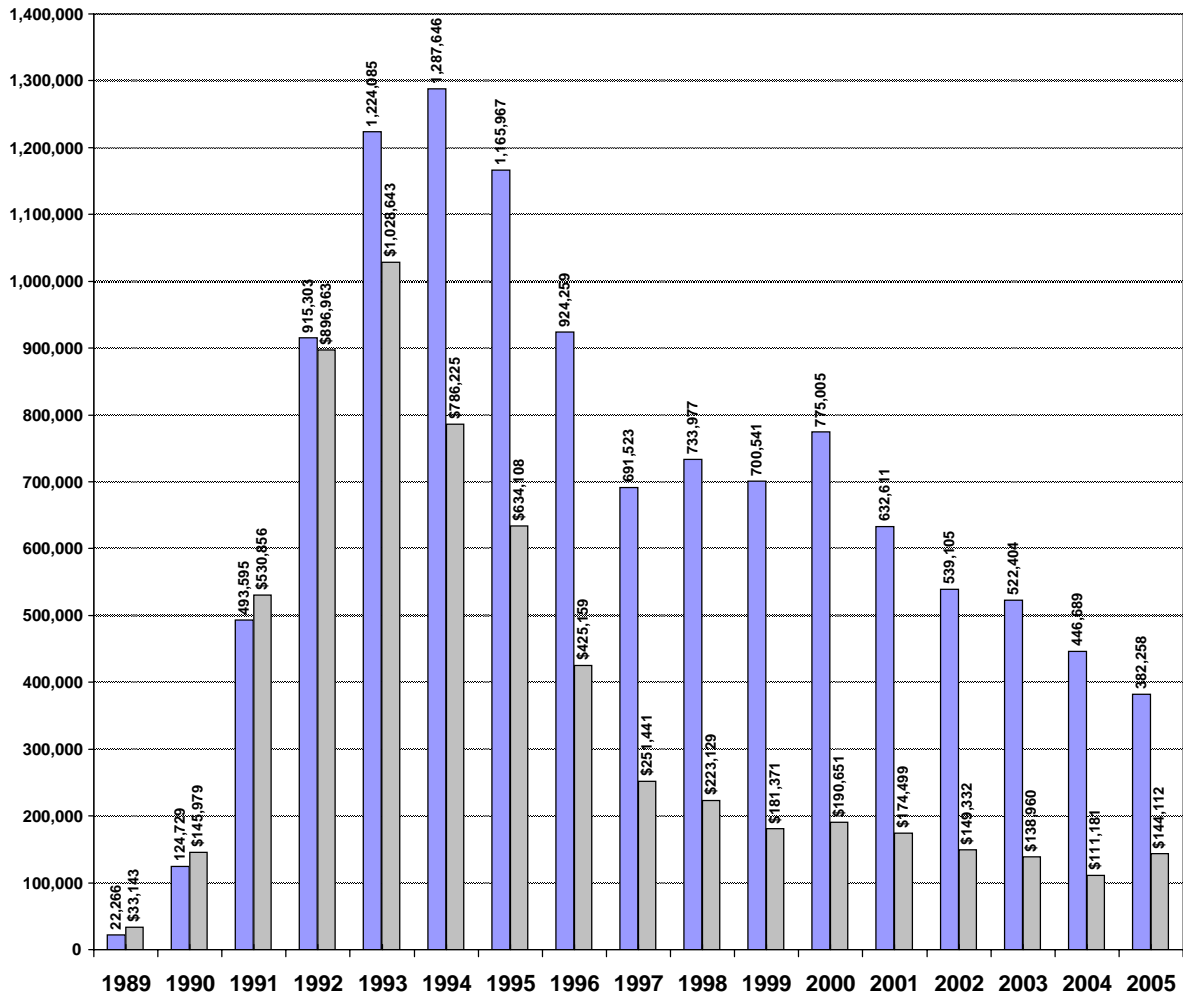

**OCEAN COUNTY HOUSEHOLD HAZARDOUS WASTE COLLECTION PROGRAM
QUANTITIES AND COSTS**

■ QUANTITIES (IN POUNDS)
■ COSTS

Prepared by: Ocean County Dept. of Solid Waste Management